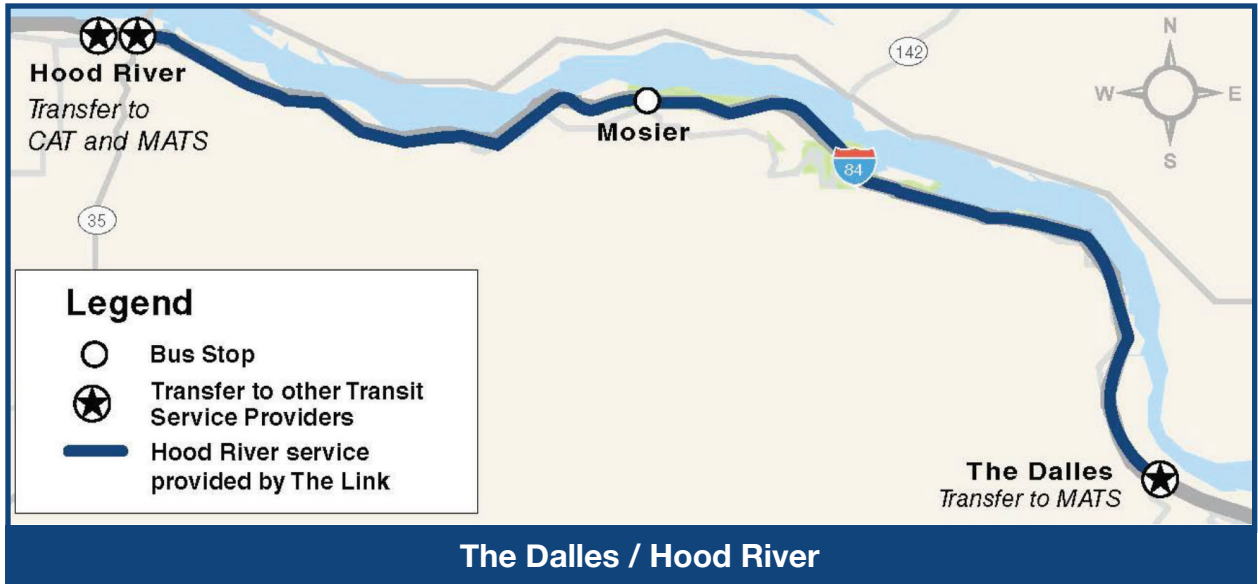

The Dalles / Hood River Service Route Schedule Effective February 20, 2024

The Dalles / Hood River

MONDAY – FRIDAY / LUNES - VIERNES

THE DALLES TO HOOD RIVER

The Dalles Transit Center: Loop Rd)	Mosier: Park & Ride Park	Hood River: Port (N. 1st. St. & Riverside)	Hood River: CAT (224 Wasco Loop)
6:30	6:45	6:53	7:00
8:00	8:15	8:23	8:30
10:45	11:00	11:08	11:15
1:45	2:00	2:08	2:15
4:45	5:00	5:08	5:15

HOOD RIVER TO THE DALLES

Hood River: CAT (224 Wasco Loop)	Mosier: Park & Ride Park	The Dalles Transit Center: Loop Rd)
7:00	7:10	7:30
8:30	8:40	9:00
11:15	11:25	11:45
2:15	2:25	2:45
5:15	5:25	5:45

SATURDAY & SUNDAY / SÁBADO & DOMINGO

8:00	8:15	8:23	8:30
1:45	2:00	2:08	2:15
4:45	5:00	5:08	5:15

8:30	8:40	9:00
2:15	2:25	2:45
5:15	5:25	5:45

Transfers to/from Columbia Gorge Express available. Some wait time may be required. Check out the Columbia Gorge Express schedule at GorgeTranslink.com.

Transferencias hacia/desde Columbia Gorge Express disponibles. Es posible que se requiera algún tiempo de espera. Consulte el horario de Columbia Gorge Express en GorgeTranslink.com.

Going to and from Portland? Check the website or Columbia Gorge Express rack card for the schedule. Check for departure times and schedules to other destinations at GorgeTranslink.com. Go to GorgeTranslink.com to buy digital tickets.